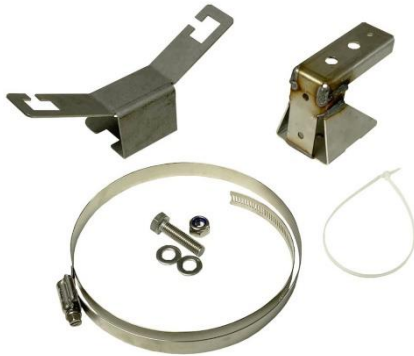

# LMJ - PIT ARM MOUNTING KIT

## **Product Image**

## **Product Description**

A universal bracket designed to allow LMJ enclosures to be mounted on a standard MOBRA arm